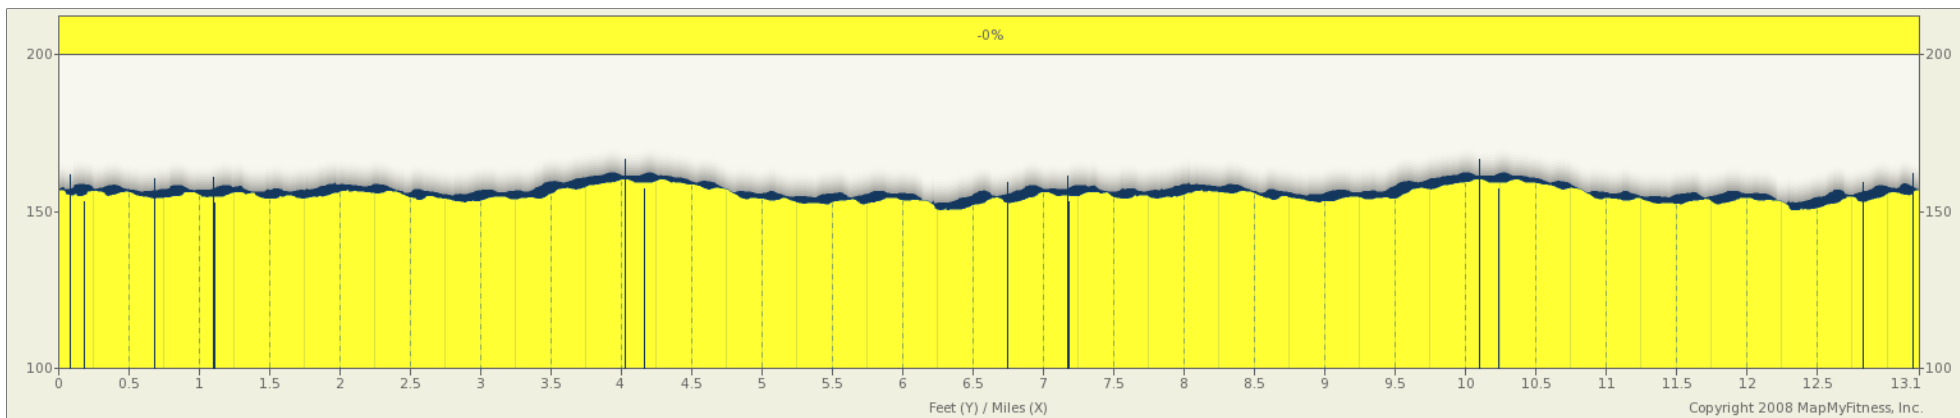

# Because We Care 1/2 Marathon

Starts In Harris, Texas

**13.08** miles

Elevation **164ft** Max **141ft** Min **+59ft** Ascent **-59ft** Descent **< 3 %** Max Climb

**Description**  
 Because We Care 1/2 Marathon Course 2012. Nature Park will be under construction, so this is our route. There will be a loop

# Because We Care 1/2 Marathon

Starts In Harris, Texas

Notes		
AT	FOR	NOTES
START	449ft	Head <b>southeast</b> toward <b>Fry Rd</b>
0.09 mi.	22ft	Head <b>northwest</b>
0.09 mi.	496ft	Turn left
0.18 mi.	583ft	Head <b>north</b>
0.29 mi.	135ft	Turn right toward <b>Park Rd</b>
		Bathroom
0.32 mi.	70ft	Turn left toward <b>Park Rd</b>
		Stop
0.33 mi.	130ft	Turn right toward <b>Park Rd</b>
0.36 mi.	1698ft	Turn right toward <b>Park Rd</b>
0.68 mi.	26ft	Head <b>east</b> on <b>Park Rd</b> toward <b>N Bridgelands Lake Pkwy</b>
0.68 mi.	2166ft	Turn right onto <b>N Bridgelands Lake Pkwy</b>
1.09 mi.	65ft	Head <b>northeast</b> on <b>Fry Rd</b> toward <b>N Bridgelands Lake Pkwy</b>
1.11 mi.	2mi 4761ft	Head <b>northwest</b> on <b>N Bridgelands Lake Pkwy</b> toward <b>Park Rd</b>