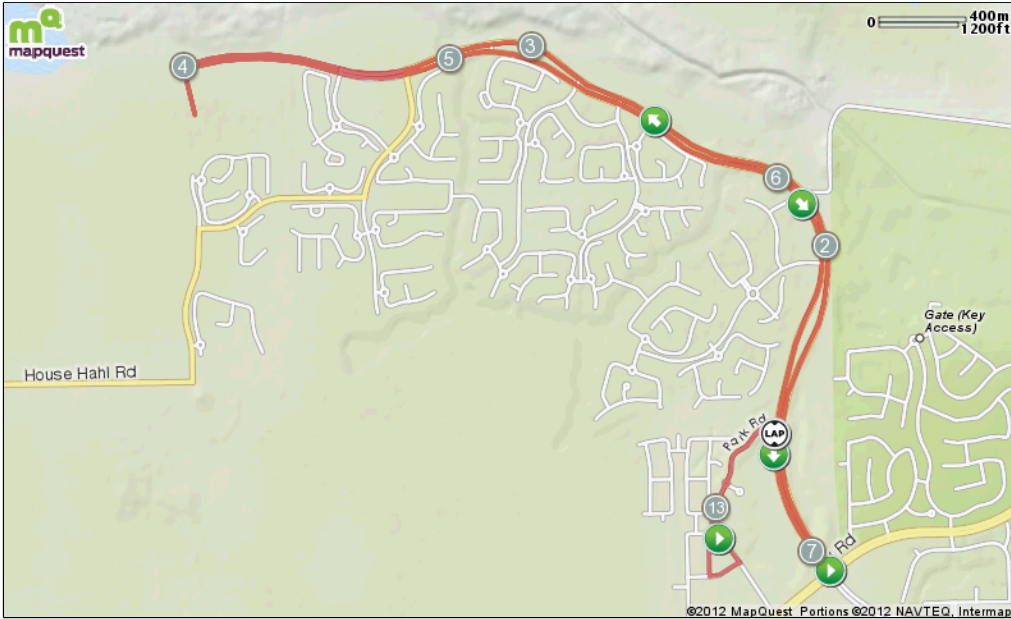

# Because We Care 1/2 Marathon

Starts In Harris, Texas

**13.08** miles

Elevation **164ft** Max **141ft** Min **+59ft** Ascent **-59ft** Descent **< 3 %** Max Climb

**Description**  
 Because We Care 1/2 Marathon Course 2012. Nature Park will be under construction, so this is our route. There will be a loop

# Because We Care 1/2 Marathon

Starts In Harris, Texas

Notes		
AT	FOR	NOTES
START	449ft	Head <b>southeast</b> toward <b>Fry Rd</b>
0.09 mi.	22ft	Head <b>northwest</b>
0.09 mi.	496ft	Turn left
0.18 mi.	583ft	Head <b>north</b>
0.29 mi.	135ft	Turn right toward <b>Park Rd</b>
		Bathroom
0.32 mi.	70ft	Turn left toward <b>Park Rd</b>
		Stop
0.33 mi.	130ft	Turn right toward <b>Park Rd</b>
0.36 mi.	1698ft	Turn right toward <b>Park Rd</b>
0.68 mi.	26ft	Head <b>east</b> on <b>Park Rd</b> toward <b>N Bridgelands Lake Pkwy</b>
0.68 mi.	2166ft	Turn right onto <b>N Bridgelands Lake Pkwy</b>
1.09 mi.	65ft	Head <b>northeast</b> on <b>Fry Rd</b> toward <b>N Bridgelands Lake Pkwy</b>
1.11 mi.	2mi 4761ft	Head <b>northwest</b> on <b>N Bridgelands Lake Pkwy</b> toward <b>Park Rd</b>

Notes		
AT	FOR	NOTES
		Northwest
10.04 mi.	687ft	Head <b>south</b> on <b>Parkside Haven Dr</b> toward <b>N Bridgelands Lake Pkwy</b>
10.17 mi.	633ft	Head <b>north</b> on <b>Parkside Haven Dr</b> toward <b>Mill Haven Cir</b>
10.29 mi.	96ft	Turn right onto <b>N Bridgelands Lake Pkwy</b>
10.31 mi.	2mi 2318ft	Head <b>east</b> on <b>N Bridgelands Lake Pkwy</b> toward <b>Cypress Cove Park Dr</b>
		Southeast
12.75 mi.	22ft	Head <b>south</b> on <b>N Bridgelands Lake Pkwy</b> toward <b>Park Rd</b>
12.76 mi.	1143ft	Turn right onto <b>Park Rd</b>
12.97 mi.	40ft	Enter the traffic circle
12.98 mi.	54ft	Head <b>south</b>
12.99 mi.	616ft	Exit the traffic circle
13.11 mi.	13ft	Head <b>east</b>
13.11 mi.		Turn right